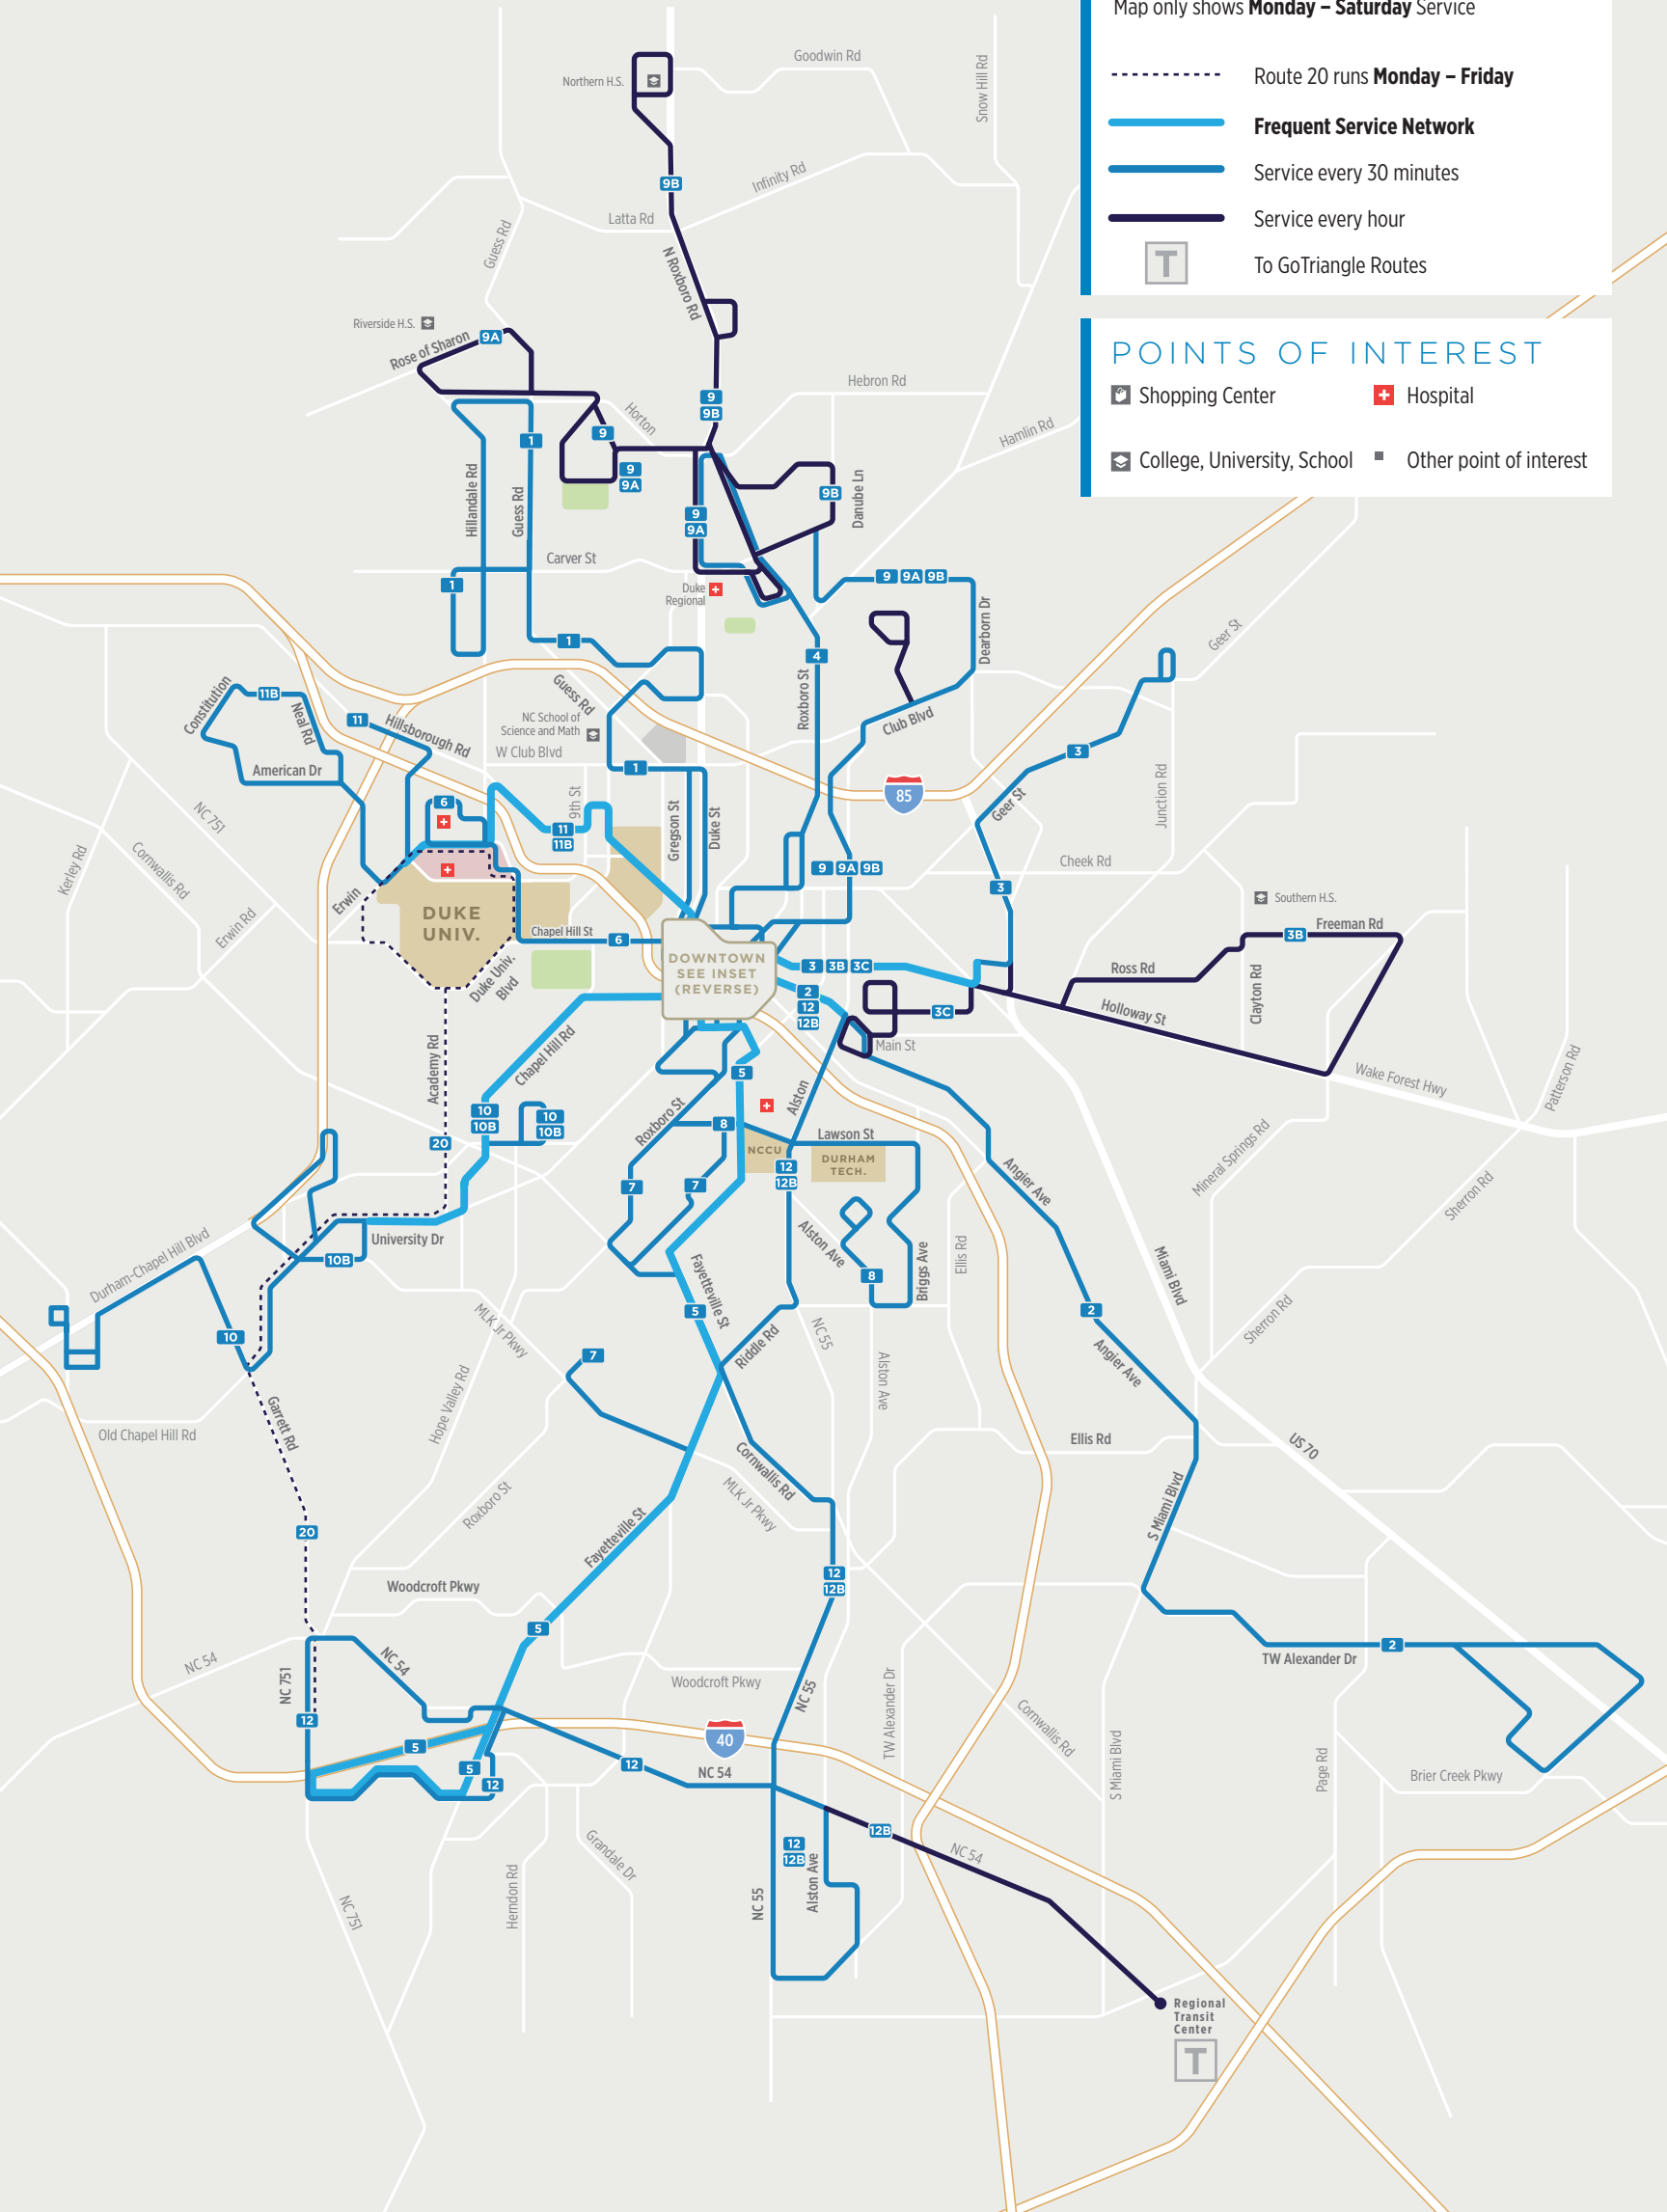

LEGEND

Map only shows **Monday – Saturday** Service

- Route 20 runs **Monday – Friday**
- Frequent Service Network
- Service every 30 minutes
- Service every hour
- T To GoTriangle Routes

POINTS OF INTEREST

- 🛒 Shopping Center
- 🏥 Hospital
- 🎓 College, University, School
- Other point of interest

DUKE UNIVERSITY
EAST CAMPUS