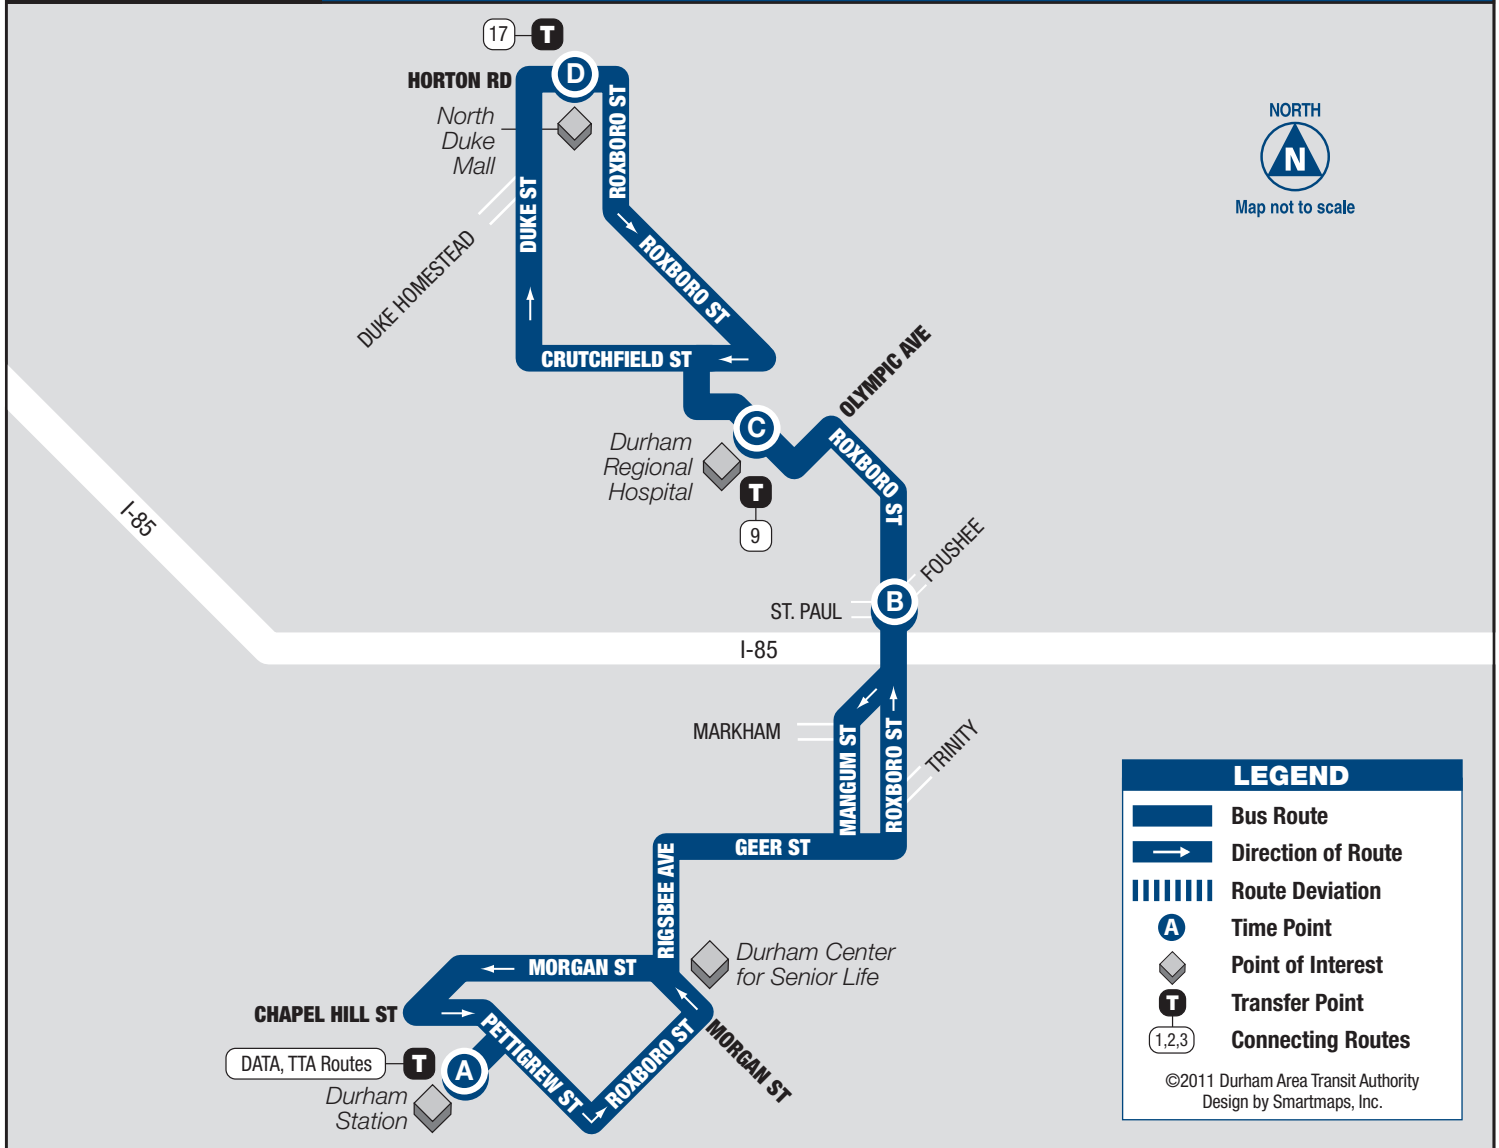

# Durham Regional Hospital / Roxboro St.

## FROM DOWNTOWN

	<b>A</b> STARTS Durham Station	<b>B</b> LEAVES Roxboro Rd. at Foushee St.	<b>C</b> LEAVES Durham Regional Hospital	<b>D</b> ENDS Horton Rd. & Roxboro Rd.
<b>MONDAY – SATURDAY</b>				
AM	—	—	—	—
	6:00	6:13	6:20	6:30
	6:30	6:43	6:50	7:00
	7:00	7:13	7:20	7:30
	7:30	7:43	7:50	8:00
	8:00	8:13	8:20	8:30
	8:30	8:43	8:50	9:00
	9:00	9:13	9:20	9:30
	9:30	9:43	9:50	10:00
	10:00	10:13	10:20	10:30
	10:30	10:43	10:50	11:00
	11:00	11:13	11:20	11:30
	11:30	11:43	11:50	12:00
PM	12:00	12:13	12:20	12:30
	12:30	12:43	12:50	1:00
	1:00	1:13	1:20	1:30
	1:30	1:43	1:50	2:00
	2:00	2:13	2:20	2:30
	2:30	2:43	2:50	3:00
	3:00	3:13	3:20	3:30
	3:30	3:43	3:50	4:00
	4:00	4:13	4:20	4:30
	4:30	4:43	4:50	5:00
	5:00	5:13	5:20	5:30
	5:30	5:43	5:50	6:00
	6:00	6:13	6:20	6:30
	6:30	6:43	6:50	7:00
	7:00	7:13	7:20	7:30
	8:00	8:13	8:20	8:30
	9:00	9:13	9:20	9:30
	10:00	10:13	10:20	10:30
	11:00	11:13	11:20	11:30
AM	12:00	12:13	12:20	12:30

## TO DOWNTOWN

	<b>D</b> STARTS Horton Rd. & Roxboro Rd.	<b>C</b> LEAVES Durham Regional Hospital	<b>B</b> LEAVES Roxboro Rd. at St. Paul St.	<b>A</b> ENDS Durham Station
<b>MONDAY – SATURDAY</b>				
AM	5:30	5:35	5:41	5:55
	6:00	6:05	6:11	6:25
	6:30	6:35	6:41	6:55
	7:00	7:05	7:11	7:25
	7:30	7:35	7:41	7:55
	8:00	8:05	8:11	8:25
	8:30	8:35	8:41	8:55
	9:00	9:05	9:11	9:25
	9:30	9:35	9:41	9:55
	10:00	10:05	10:11	10:25
	10:30	10:35	10:41	10:55
	11:00	11:05	11:11	11:25
	11:30	11:35	11:41	11:55
PM	12:00	12:05	12:11	12:25
	12:30	12:35	12:41	12:55
	1:00	1:05	1:11	1:25
	1:30	1:35	1:41	1:55
	2:00	2:05	2:11	2:25
	2:30	2:35	2:41	2:55
	3:00	3:05	3:11	3:25
	3:30	3:35	3:41	3:55
	4:00	4:05	4:11	4:25
	4:30	4:35	4:41	4:55
	5:00	5:05	5:11	5:25
	5:30	5:35	5:41	5:55
	6:00	6:05	6:11	6:25
	6:30	6:35	6:41	6:55
	—	—	—	—
	7:30	7:35	7:41	7:55
	8:30	8:35	8:41	8:55
	9:30	9:35	9:41	9:55
	10:30	10:35	10:41	10:55
	11:30	11:35	11:41	11:55
AM	—	—	—	—