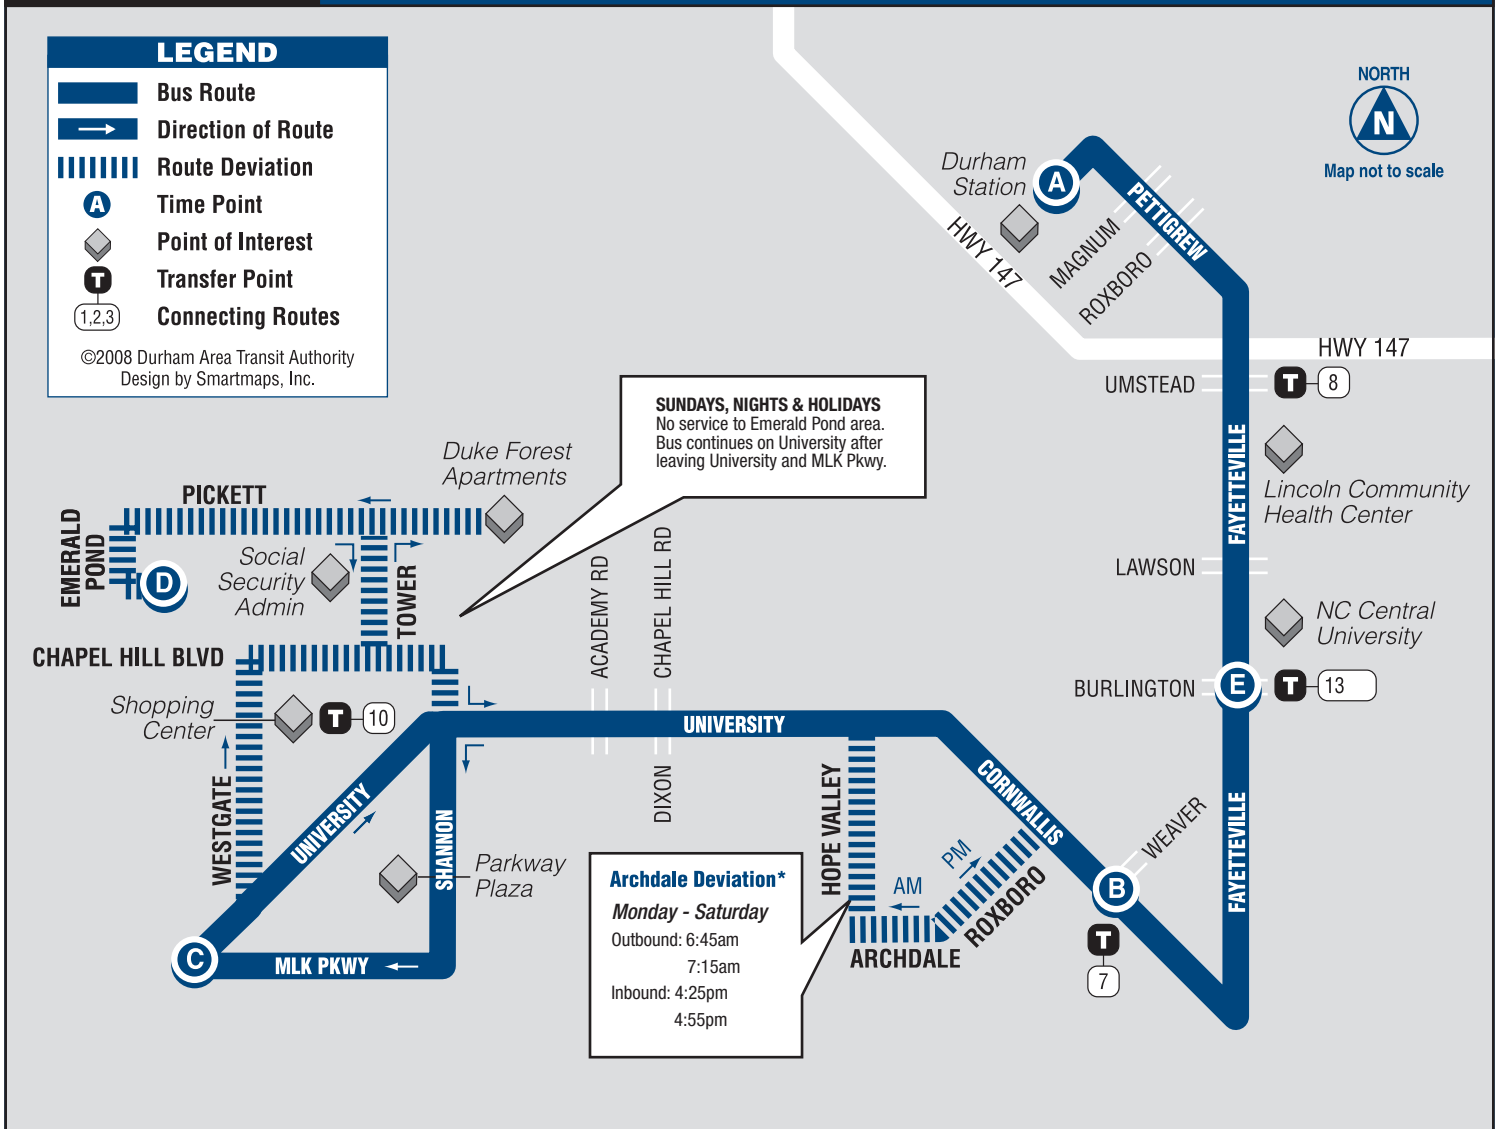

ROUTE 5

Fayetteville St / South Square

LEGEND

- Bus Route
- Direction of Route
- Route Deviation
- Time Point
- Point of Interest
- Transfer Point
- Connecting Routes

©2008 Durham Area Transit Authority
Design by Smartmaps, Inc.

SUNDAYS, NIGHTS & HOLIDAYS
No service to Emerald Pond area.
Bus continues on University after leaving University and MLK Pkwy.

Archdale Deviation*
Monday - Saturday
Outbound: 6:45am
7:15am
Inbound: 4:25pm
4:55pm

FROM DOWNTOWN TO DOWNTOWN

	A STARTS Durham Station	B LEAVES Cornwallis Rd. at Weaver St.	C LEAVES University Dr. at Kmart	D ENDS Emerald Pond Ln. at Pickett Rd.	D LEAVES Emerald Pond Ln. at Pickett Rd.	B LEAVES Cornwallis Rd. at Weaver St.	E LEAVES Fayetteville St. at Burlington Ave.	A ENDS Durham Station
MONDAY - SATURDAY								
AM	—	—	—	—	—	5:35	5:40	5:55
	—	—	—	—	5:45	6:05	6:10	6:25
	—	—	—	—	6:10	6:30	6:35	6:50
	6:00	6:15	6:27	6:40	6:45	7:05	7:10	7:25
	6:30	6:45	6:57	7:10	7:15	7:35	7:40	7:55
	7:00	7:15	7:27	7:40	7:45	8:05	8:10	8:25
	7:30	7:45	7:57	8:10	8:15	8:35	8:40	8:55
	8:00	8:15	8:27	8:40	8:45	9:05	9:10	9:25
	8:30	8:45	8:57	9:10	9:15	9:35	9:40	9:55
	9:00	9:15	9:27	9:40	9:45	10:05	10:10	10:25
	9:30	9:45	9:57	10:10	10:15	10:35	10:40	10:55
	10:00	10:15	10:27	10:40	10:45	11:05	11:10	11:25
	10:30	10:45	10:57	11:10	11:15	11:35	11:40	11:55
	11:00	11:15	11:27	11:40	11:45	12:05	12:10	12:25
	11:30	11:45	11:57	12:10	12:15	12:35	12:40	12:55
PM	12:00	12:15	12:27	12:40	12:45	1:05	1:10	1:25
	12:30	12:45	12:57	1:10	1:15	1:35	1:40	1:55
	1:00	1:15	1:27	1:40	1:45	2:05	2:10	2:25
	1:30	1:45	1:57	2:10	2:15	2:35	2:40	2:55
	2:00	2:15	2:27	2:40	2:45	3:05	3:10	3:25
	2:30	2:45	2:57	3:10	3:15	3:35	3:40	3:55
	3:00	3:15	3:27	3:40	3:45	4:05	4:10	4:25
	3:30	3:45	3:57	4:10	4:15	4:35	4:40	4:55
	4:00	4:15	4:27	4:40	4:45	5:05	5:10	5:25
	4:30	4:45	4:57	5:10	5:15	5:35	5:40	5:55
	5:00	5:15	5:27	5:40	5:45	6:05	6:10	6:25
	5:30	5:45	5:57	6:10	6:15	6:35	6:40	6:55
	6:00	6:15	6:27	6:40	—	—	—	—
	6:30	6:45	6:57	7:10	—	—	—	—
	7:00	7:15	7:27	—	—	7:36	7:42	7:55
	8:00	8:15	8:27	—	—	8:36	8:42	8:55
	9:00	9:15	9:27	—	—	9:36	9:42	9:55
	10:00	10:15	10:27	—	—	10:36	10:42	10:55
	11:00	11:15	11:27	—	—	11:36	11:42	11:55
AM	12:00	12:15	12:27	—	—	—	—	—

FROM DOWNTOWN TO DOWNTOWN

	A STARTS Durham Station	B LEAVES Cornwallis Rd. at Weaver St.	C ENDS University Dr. at Kmart	C STARTS University Dr. at Kmart	B LEAVES Cornwallis Rd. at Weaver St.	E LEAVES Fayetteville St. at Burlington Ave.	A ENDS Durham Station
SUNDAY & HOLIDAY							
AM	—	—	—	6:27	6:36	6:42	6:55
	7:00	7:15	7:27	7:27	7:36	7:42	7:55
	8:00	8:15	8:27	8:27	8:36	8:42	8:55
	9:00	9:15	9:27	9:27	9:36	9:42	9:55
	10:00	10:15	10:27	10:27	10:36	10:42	10:55
	11:00	11:15	11:27	11:27	11:36	11:42	11:55
PM	12:00	12:15	12:27	12:27	12:36	12:42	12:55
	1:00	1:15	1:27	1:27	1:36	1:42	1:55
	2:00	2:15	2:27	2:27	2:36	2:42	2:55
	3:00	3:15	3:27	3:27	3:36	3:42	3:55
	4:00	4:15	4:27	4:27	4:36	4:42	4:55
	5:00	5:15	5:27	5:27	5:36	5:42	5:55
	6:00	6:15	6:27	6:27	6:36	6:42	6:55
	7:00	7:15	7:27	—	—	—	—

— Dash means the bus does not travel in this area on this trip.

HOLIDAY SERVICE Sunday Service is run on these holidays: New Years Day; Martin Luther King, Jr. Day; Memorial Day; Fourth of July; Labor Day; Thanksgiving Day. No Service on Christmas Day.

INFORMATION: 919/485-RIDE • <http://DATA.durhamnc.gov>