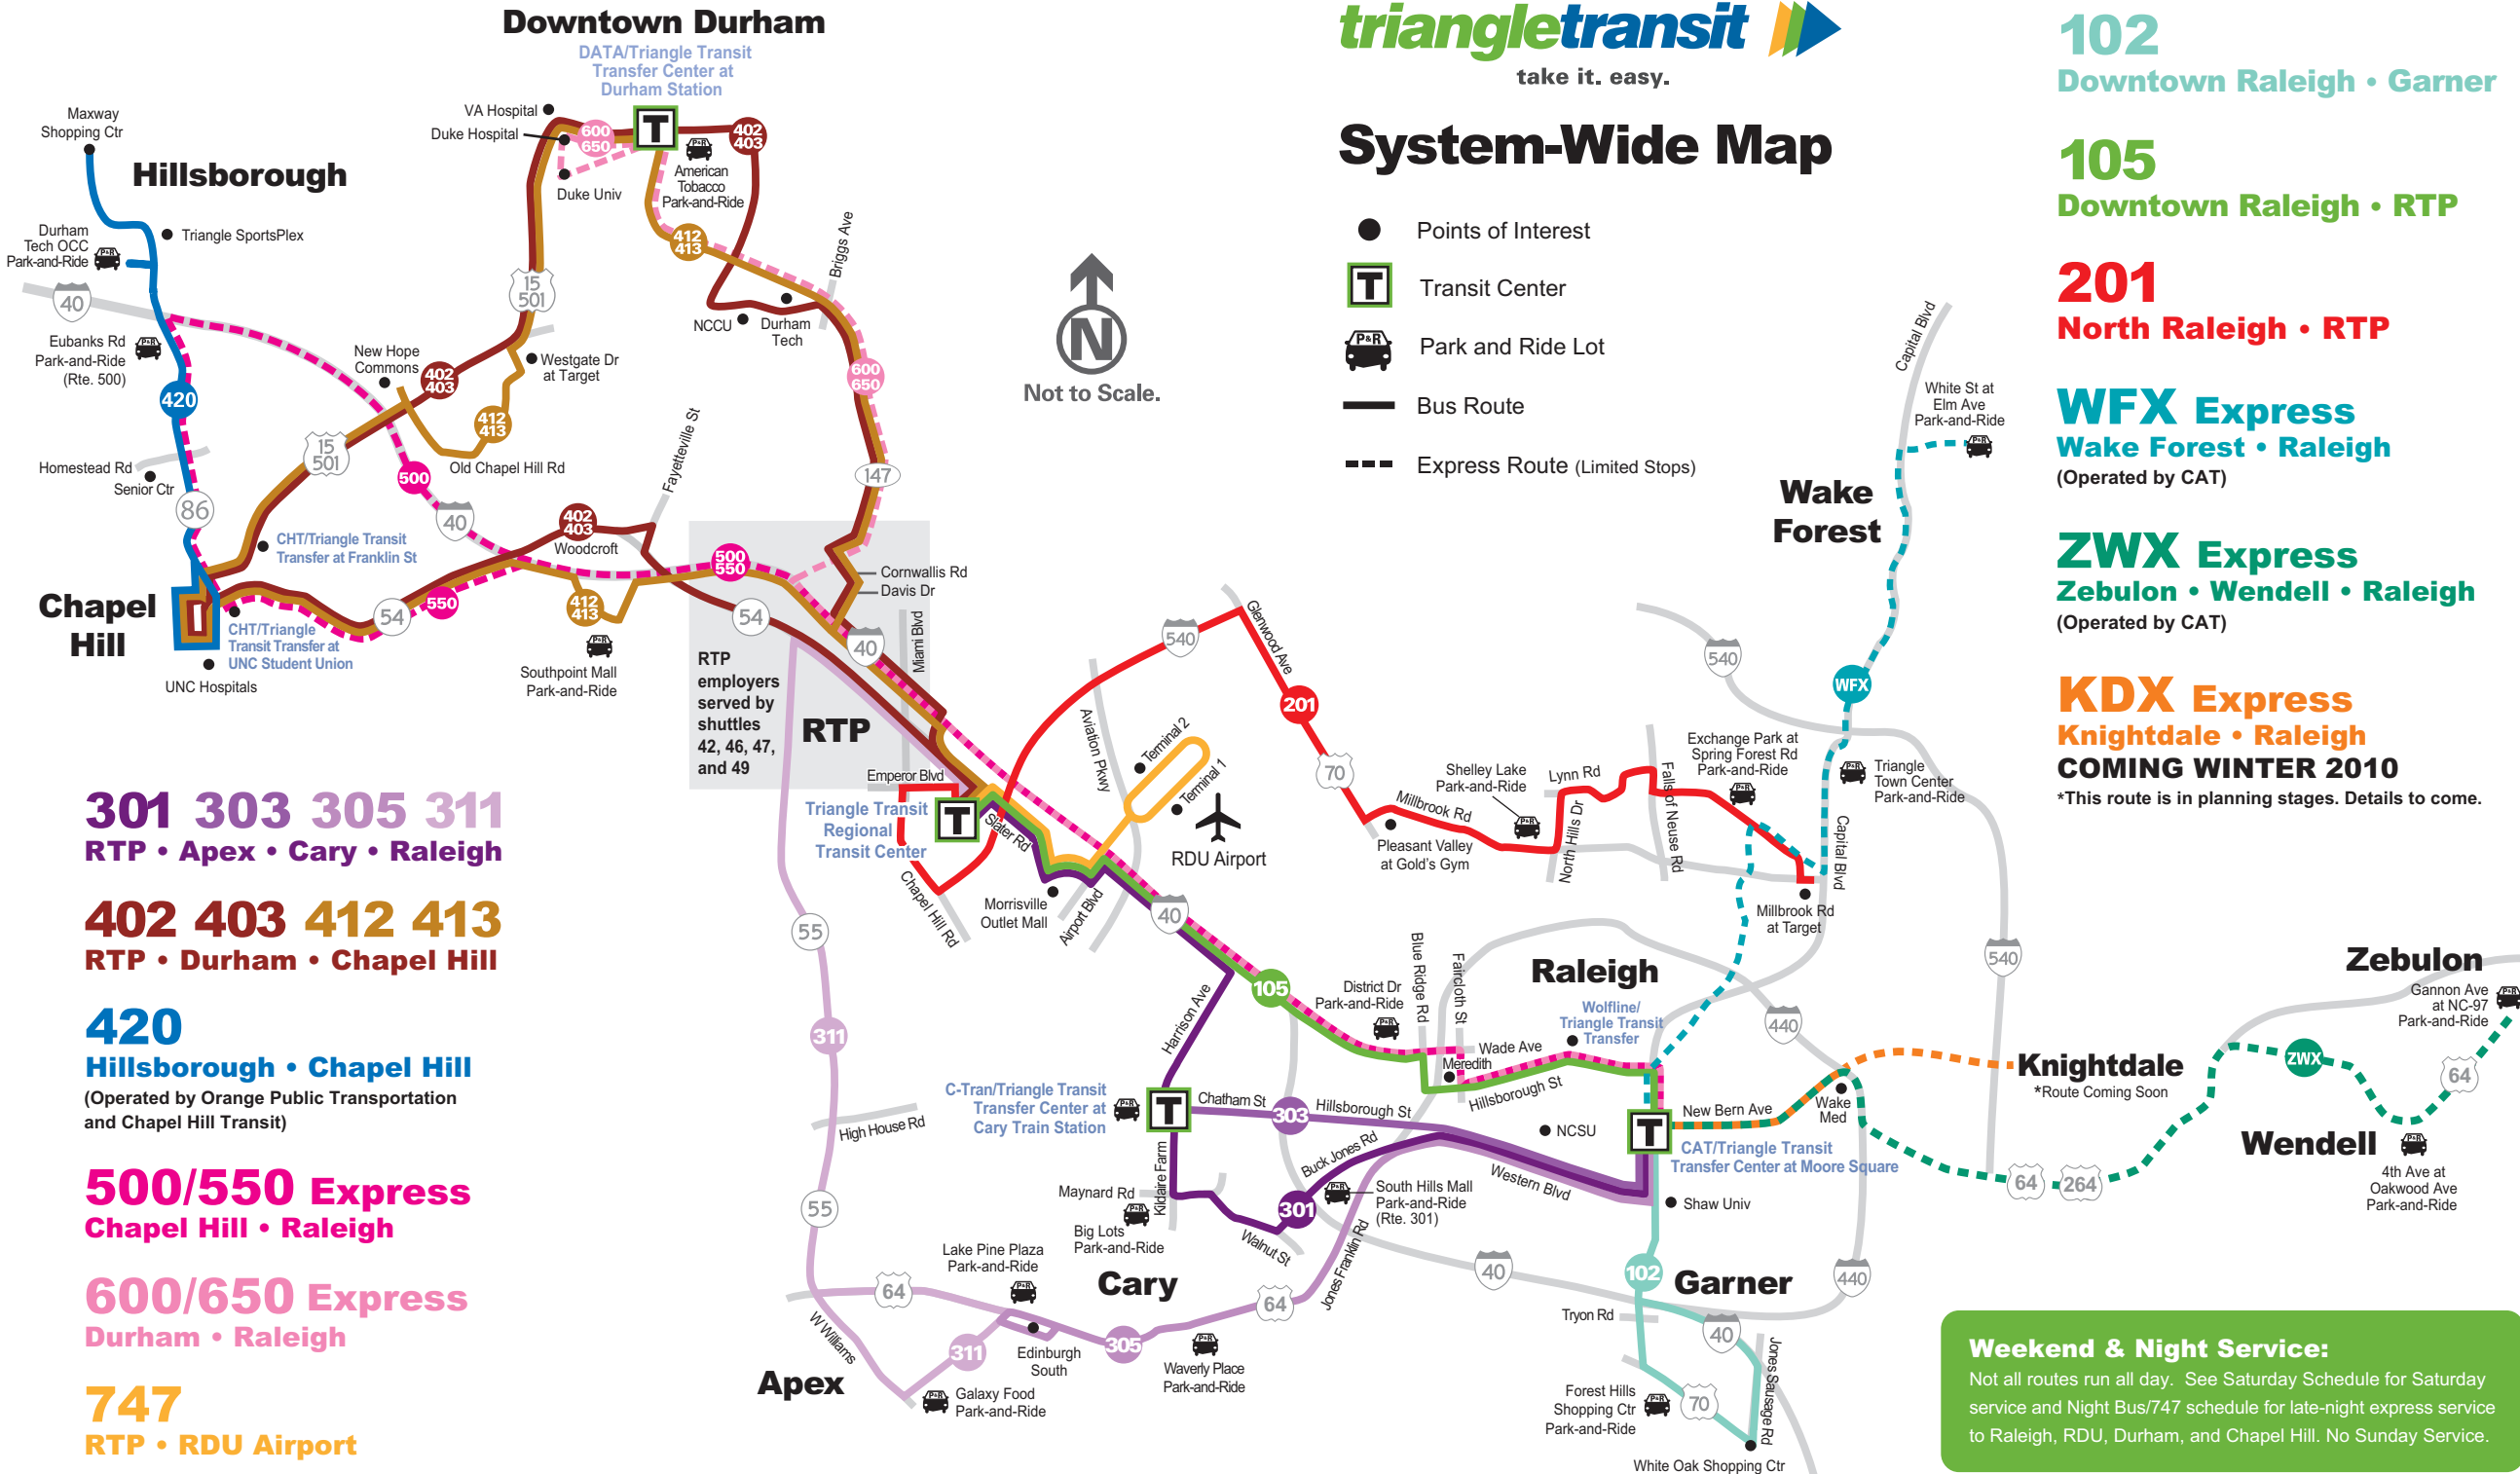

take it. easy.

System-Wide Map

- Points of Interest
- T Transit Center
- P&R Park and Ride Lot
- Bus Route
- - - Express Route (Limited Stops)

102
Downtown Raleigh • Garner

105
Downtown Raleigh • RTP

201
North Raleigh • RTP

WFX Express
Wake Forest • Raleigh
(Operated by CAT)

ZWX Express
Zebulon • Wendell • Raleigh
(Operated by CAT)

KDX Express
Knightdale • Raleigh
COMING WINTER 2010
*This route is in planning stages. Details to come.

301 303 305 311
RTP • Apex • Cary • Raleigh

402 403 412 413
RTP • Durham • Chapel Hill

420
Hillsborough • Chapel Hill
(Operated by Orange Public Transportation and Chapel Hill Transit)

500/550 Express
Chapel Hill • Raleigh

600/650 Express
Durham • Raleigh

747
RTP • RDU Airport

Weekend & Night Service:
Not all routes run all day. See Saturday Schedule for Saturday service and Night Bus/747 schedule for late-night express service to Raleigh, RDU, Durham, and Chapel Hill. No Sunday Service.